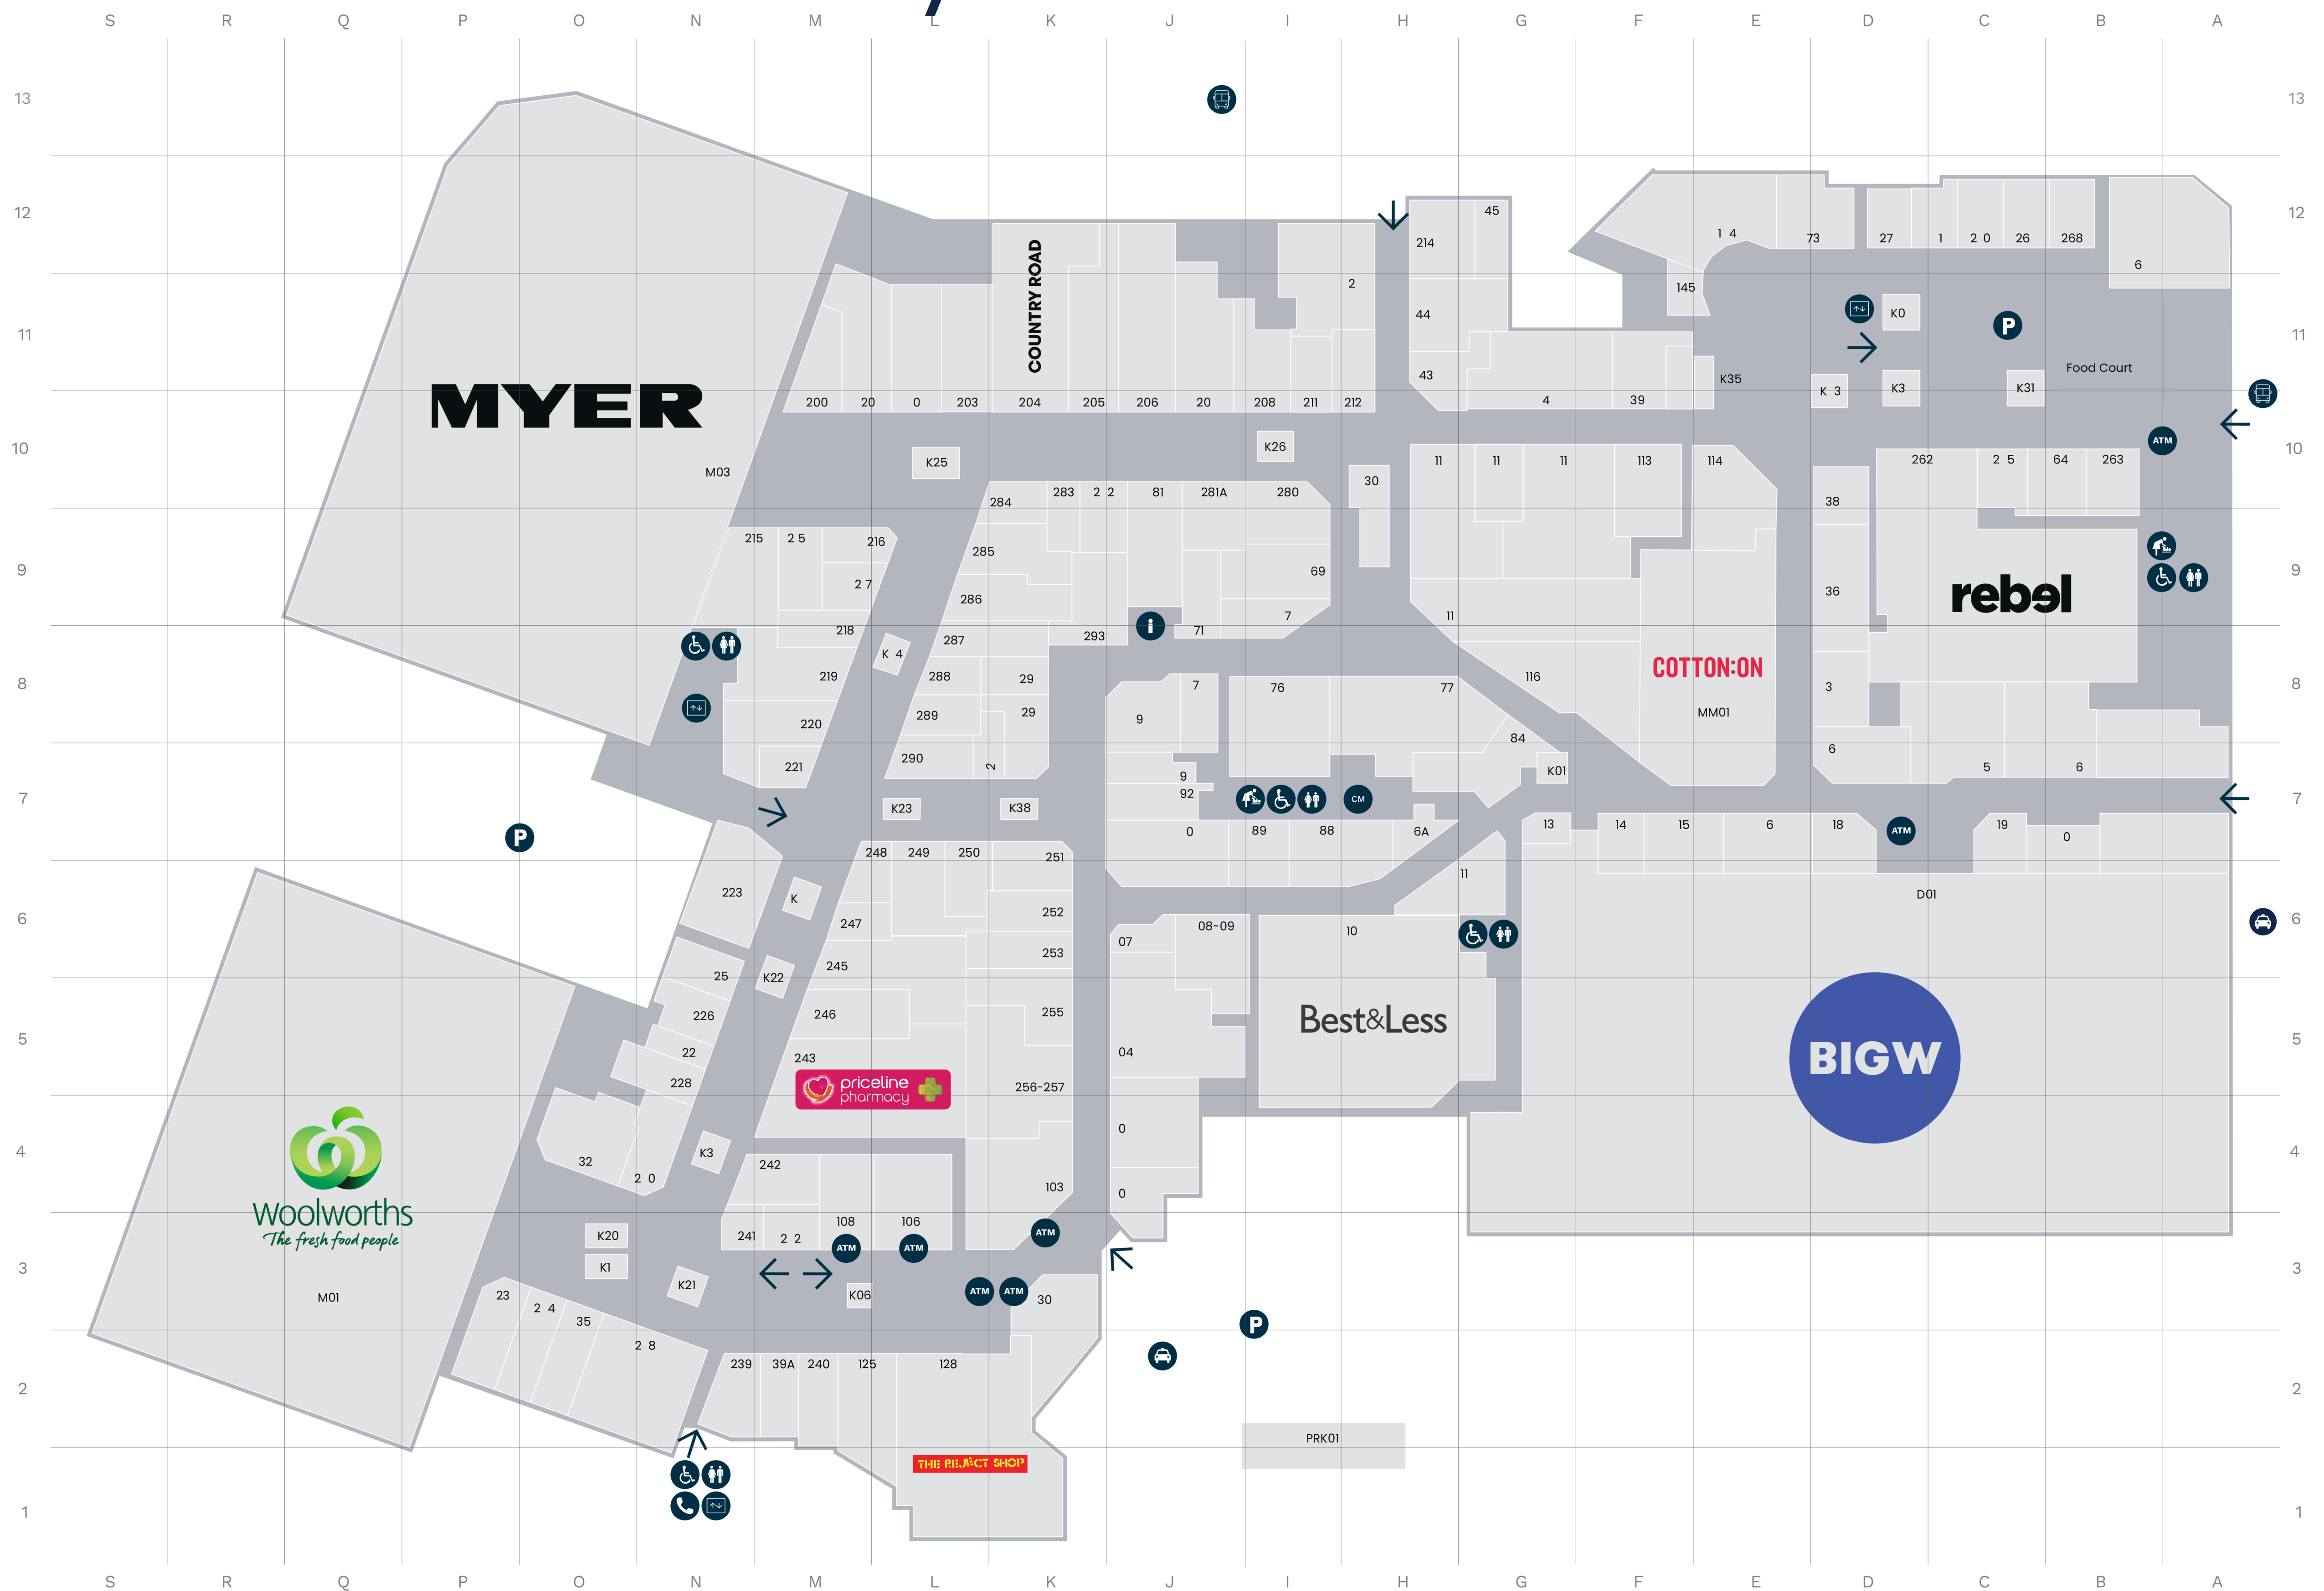

Store Directory

Centre Management	ATM	Accessible Toilets	Public Transport	Parking	Entry Point
Customer Care Desk	Toilets	Parents' Room	Taxi Rank	Lift	Public Telephone

BANKING & FINANCIAL SERVICES

AtmX Armaguard	K3
rediATM	D7
Bank of Queensland Branch & ATM	M4 108
Commonwealth Bank Branch & ATM	K4 103
Income Tax Professionals	H12 214
Money Link ATM	B10
Suncorp Branch & ATM	K3 130
Westpac Bank Branch & ATM	L4 106

DEPARTMENT STORES

BIG W	D5 D01
Myer	O10 M03

DISCOUNT VARIETY

Smart Dollar	J5 O4
The Reject Shop	L2 128

ELECTRONICS, TECHNOLOGY & GAMING

Casphone	G7 K01
Casphone	M5 K22
EB Games	K6 252
Happytel	I10 K26
PTC Mobile	D11 K33
T-Shine Case	K7 K38

FASHION & ACCESSORIES

Ally Fashion	H8 77
Angus & Coote	H11 43
Best & Less	H5 10
Betts	G6 11
Bonds Outlet	G9 115
Bras N Things	M8 220
BrightEyes	I9 70
City Beach	E12 144
City Chic	F10 113

Colette	L8 289
Connor	D9 136
Cotton On	E8 MM01
Country Road	K11 204
Discount Jeans	F7 15
Dotti	I11 208
Factorie	E10 114
Famous Footwear	I7 88
Foot Locker	G11 41
Forever New	J11 206
Ghanda	M8 219
Goldmark	J6 O7
Honey Birdette	J8 75
Hype DC	L7 290
Jay Jays	J10 281
JD Sports	G10 112
Jeanswest	D7 26
Johnny Bigg	F11 39
Just Jeans	E7 16
Lorna Jane	L8 287
Lovisa	K10 283
Lowes	K5 256-257
Marlin Fashion	I7 89
Mathers	L7 249
Michael Hill Jeweller	L7 248
Midas	M11 200
Mimco	M9 216
Novo Shoes	D8 132
Pandora	J10 281A
Peter Alexander	L11 202
Platypus Shoes	I9 69
Portmans	L11 203
Prouds	H11 212
Rebel Sport	C10 262
Regency Jewellers	K10 284
Ripcurl	L9 286

RM Williams	K9 285
Rockwear	M5 246
Silvershop	M9 217
Skechers	I8 76
Spendless Shoes	K6 253
Sportsgirl	J11 207
STRAND	N6 223
Suna Shoes & Accessories	M8 218
Sunglass Hut	M7 221
Sussan	M11 201
Tarocash	M6 245
Universal Store	H9 110
Wallace Bishop	I10 280
yd.	J10/K10 282
You + All	N9 215

FAST FOOD & CASUAL DINING

Boost Juice	N3 K21
Born Wild Espresso	M3 K06
Burger Urge	A12 266
Donut King	E11 K35
Donut King	N3 241
Happy Tea	D11 K03
Hi Cup Bubble Tea	O3 K20
Jamaica Blue	H10 K30
KFC	B10 264
Milk Espresso	L10 K25
Muffin Break	D11 K32
Pandas Chinese	B12 268
Sandwich Chefs	C10 265
Skewerz Kebabz	D12 272
Subway	C11 K31
Sushi Sushi	K7 251
The Coffee Club	B7 21
The Coffee Emporium	G7 84
Vietnam Golden Spoon	B10 263

Wara Sushi	B7 22
Wara Sushi	O3 K19
Wasabi Sushi	C12 271
Zambiero	C12 269

FRESH FOOD

Lantern Mart	O4 232

GENERAL RETAIL & SERVICES

Customer Care Desk	J8
Crown Currency Exchange	L8 K24
Flight Centre	M3 242
LEGO Certified Store	K11 205
LookSmart Alterations	K7/L7 290A
Mister Minit	M6 K37
Natures Wisdom	J9 71
Police Beat	G12 45
QBD The Bookshop	K9 293
Smiggle	D10 138
The Lucky Charm Newsagency	J4 O1
The Tea Centre	N6 225
Typo	D12 273
Wash Me Carwash	I2 PRK01
Zing Pop Culture	J6 08-09

HEALTH & BEAUTY SERVICES & RETAIL

Astonish Beauty & Brows	N4 K39
Bupa	L7 250
Ella Bache	D7 18
Endota Spa	M9 215A
Hyp3 Barbers	G7 13
iBarber	N5 227
Just Cuts	C7 19
Laser Clinics Australia	J8 94
Magic Massage	F7 14
Massage Spirit	K8 292